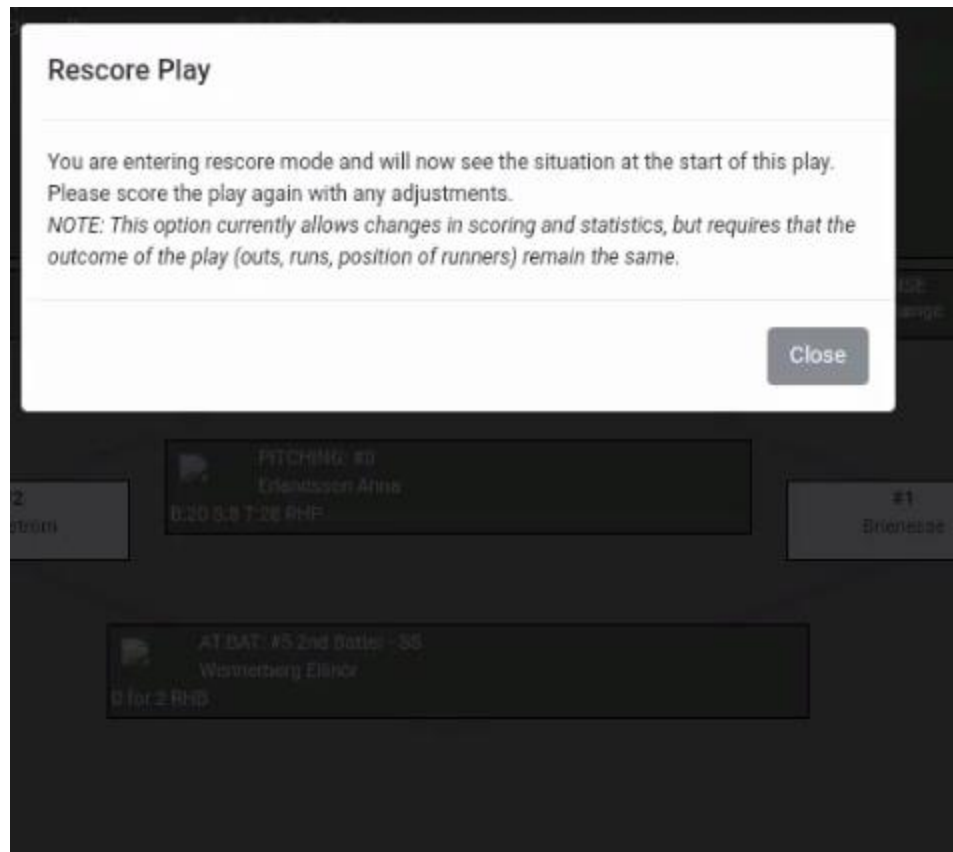

In the top left corner it states which play you are rescoring and you see that the batter is the one we want to adjust the play for.
Just score the play as it should have been from the start