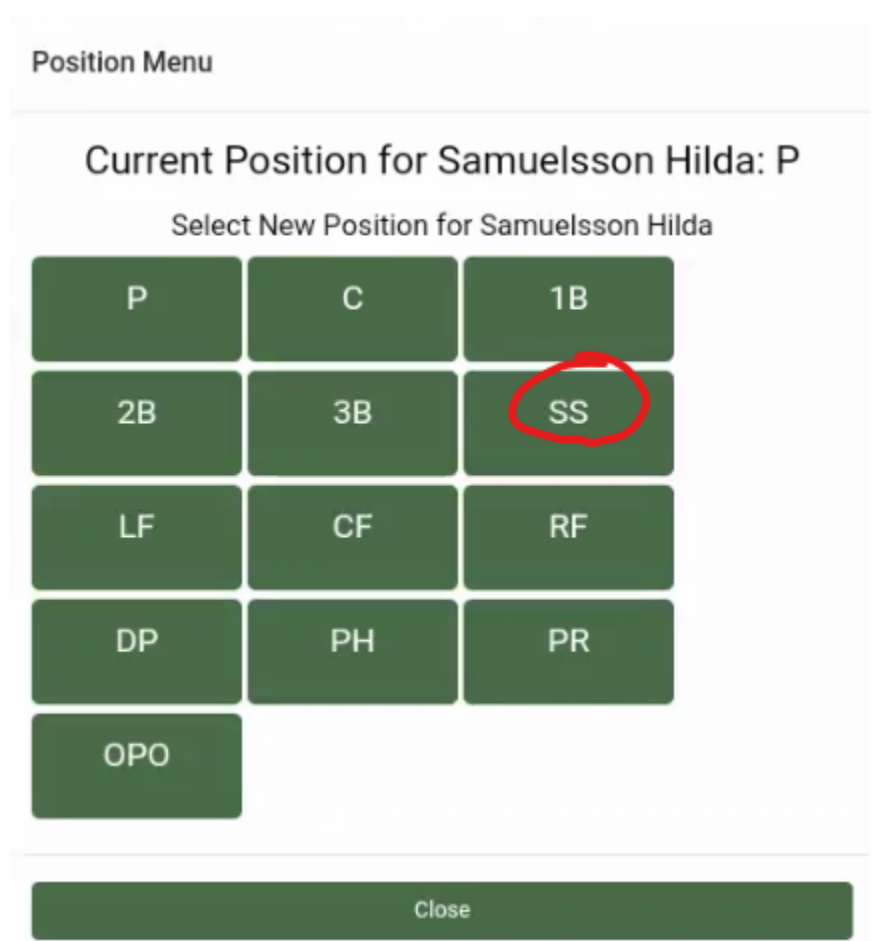

Örebro Eagles Softbollklubb Lineup Card

	#	BATTER	POS
1	1	Öijen Maja	CF
2	7	Erlandsson Anna	2B
3	5	Samuelsson Hilda	P
4	46	Hermansson Sanna	DP
5	14	Höglund Rebecka	1B
6	11	Björk Agnes	C
7	10	Espelund Alice	SS
8	12	Aslaksen Alice	3B
9	24	Samuelsson Lisa	LF
F	6	Kransholm Selma	RF
PITCHERS			
1	5	Samuelsson Hilda	SP

Lineup

Scorecard

Box

Plays

Close

Örebro Eagles Softbollklubb

Enköpings BSK

Add new Position